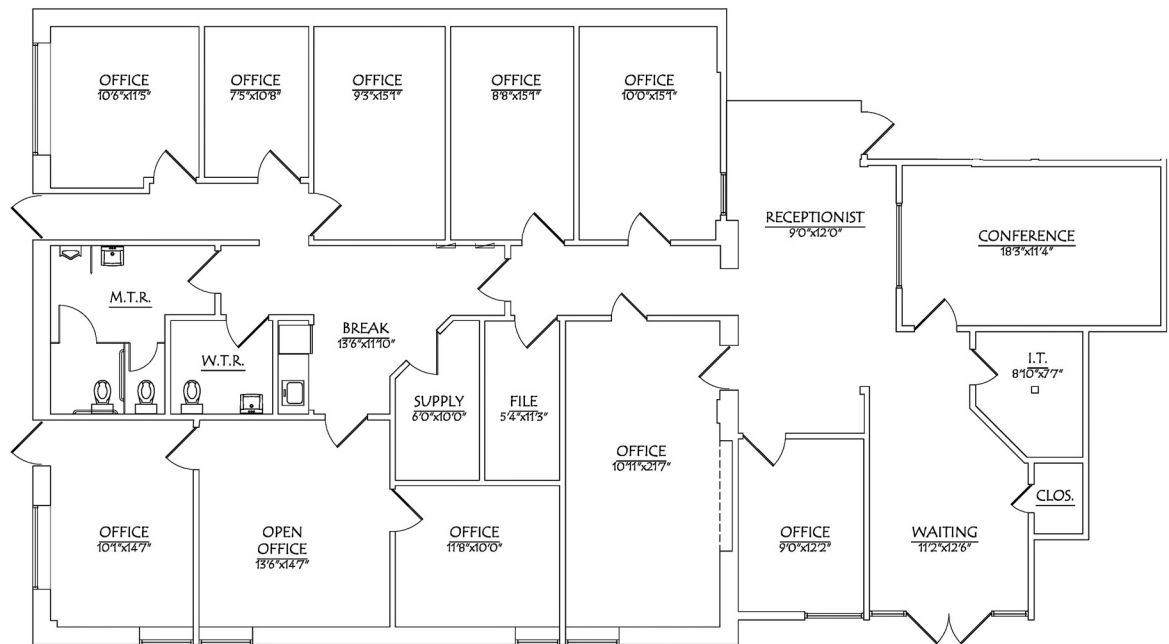

FLOOR PLAN

PLEASE CONTACT:

Gregory R. Bianchi
Vice President
T. 215-701-3840
gbianchi@eusrealty.com