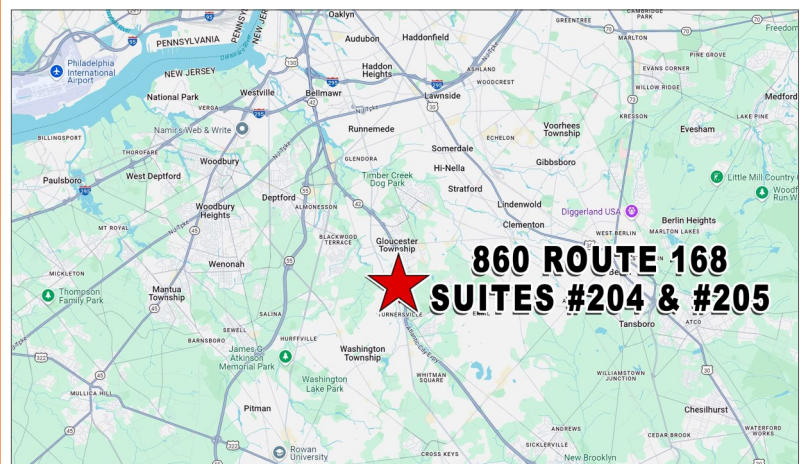

120-124 E. Lancaster Avenue - Suite 101 - Ardmore - PA - 19003

T.215-557-9900 F.215-701-3839

www.eusrealty.com